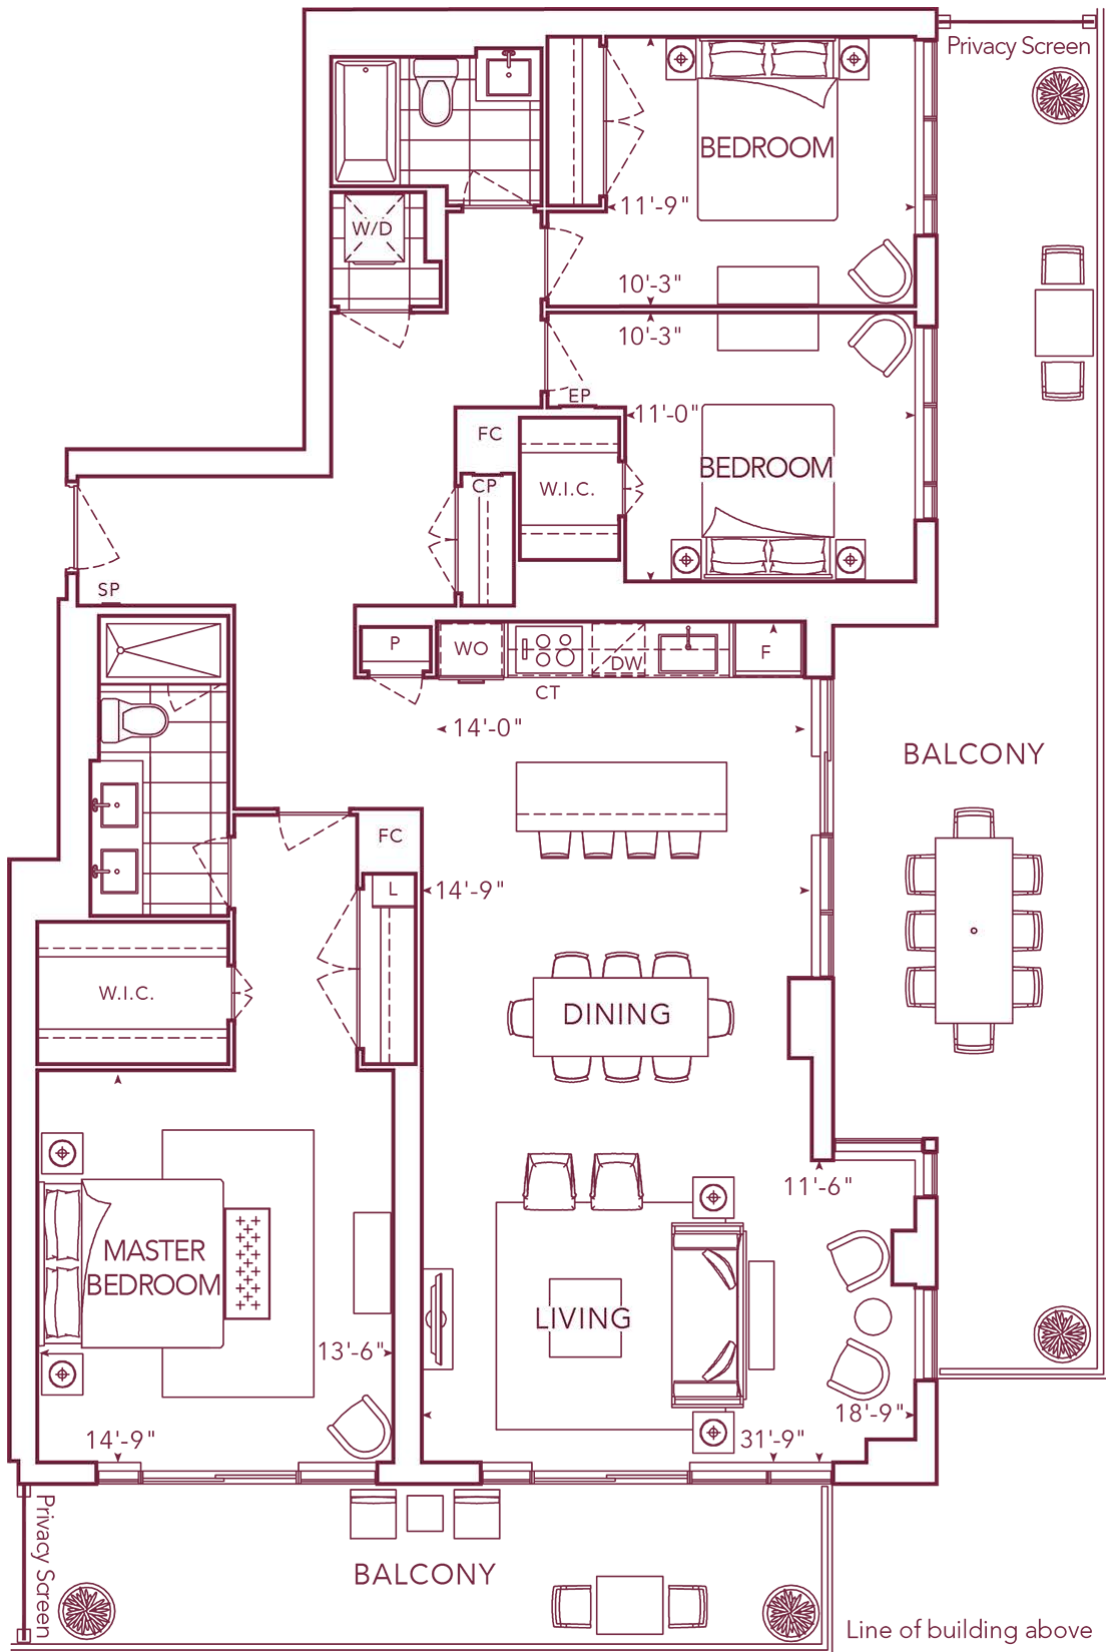

2C1-3 - 2 Bedrooms - 949 sq. ft.

2DAT-3 - 2 Bedrooms - 1,038 sq. ft.

TH01-3 - 2 Bedrooms - 1,231 sq. ft.

T4D1-3 - 3 Bedrooms - 1,656 sq. ft.

T2BA-3 - 3 Bedrooms - 1,724 sq. ft.

S1-3 - 2 Bedrooms - 1,519 sq. ft.

S3-3 - 2 Bedrooms - 2,346 sq. ft.