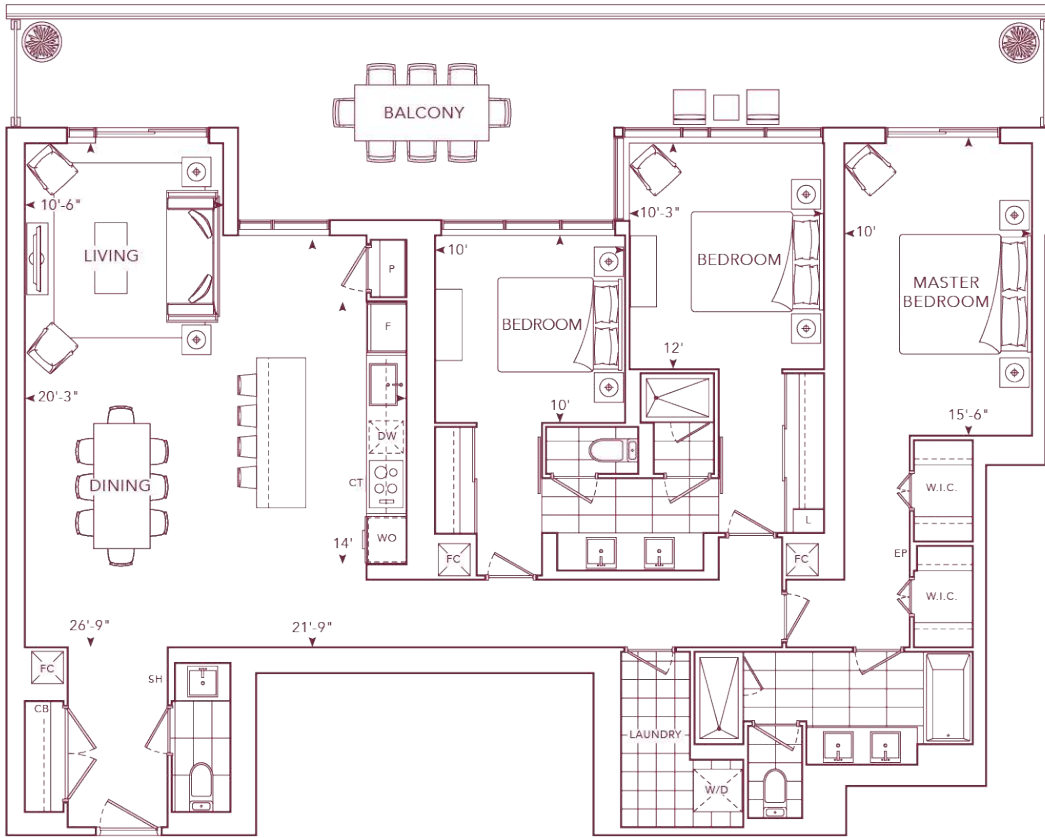

2C1-3 - 2 Bedrooms - 949 sq. ft.

2DAT-3 - 2 Bedrooms - 1,038 sq. ft.

TH01-3 - 2 Bedrooms - 1,231 sq. ft.

T4D1-3 - 3 Bedrooms - 1,656 sq. ft.

T2BA-3 - 3 Bedrooms - 1,724 sq. ft.

S1-3 - 2 Bedrooms - 1,519 sq. ft.

S3-3 - 2 Bedrooms - 2,346 sq. ft.