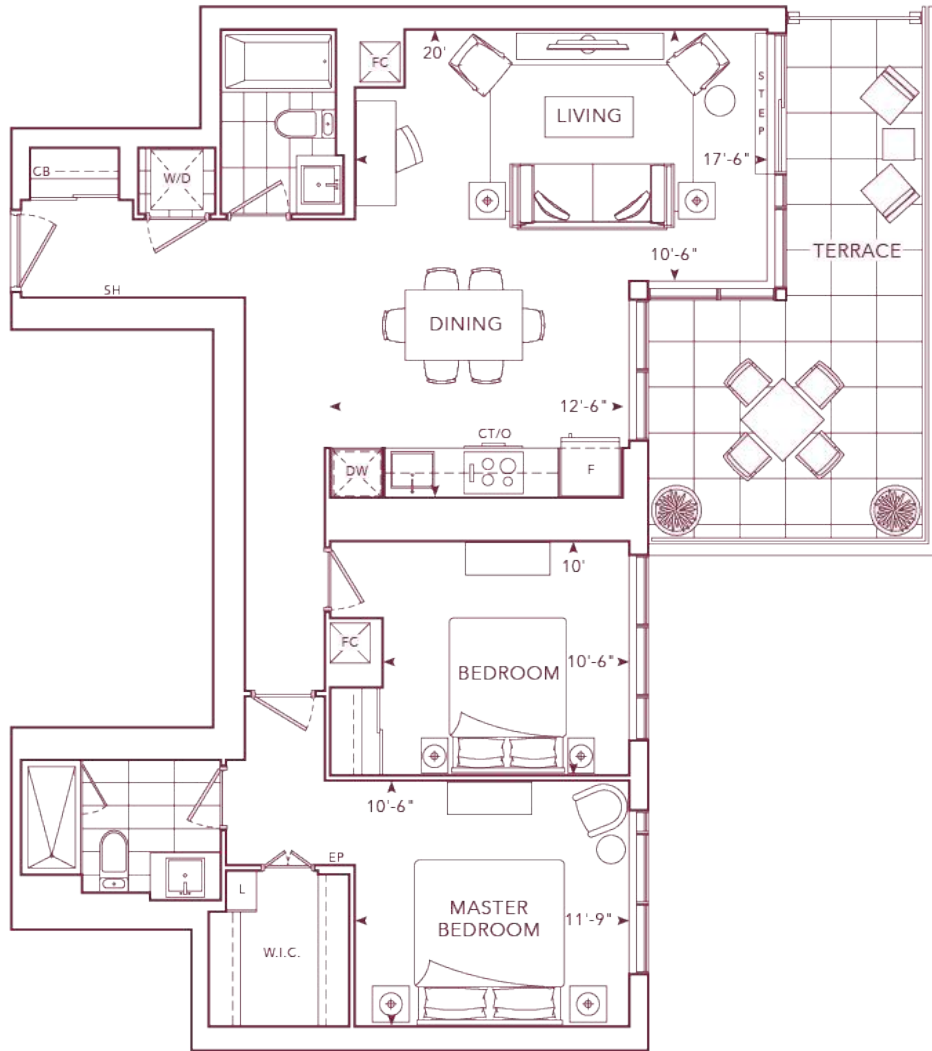

2C1-3 - 2 Bedrooms - 949 sq. ft.

2DAT-3 - 2 Bedrooms - 1,038 sq. ft.

TH01-3 - 2 Bedrooms - 1,231 sq. ft.

T4D1-3 - 3 Bedrooms - 1,656 sq. ft.

T2BA-3 - 3 Bedrooms - 1,724 sq. ft.

S1-3 - 2 Bedrooms - 1,519 sq. ft.

S3-3 - 2 Bedrooms - 2,346 sq. ft.