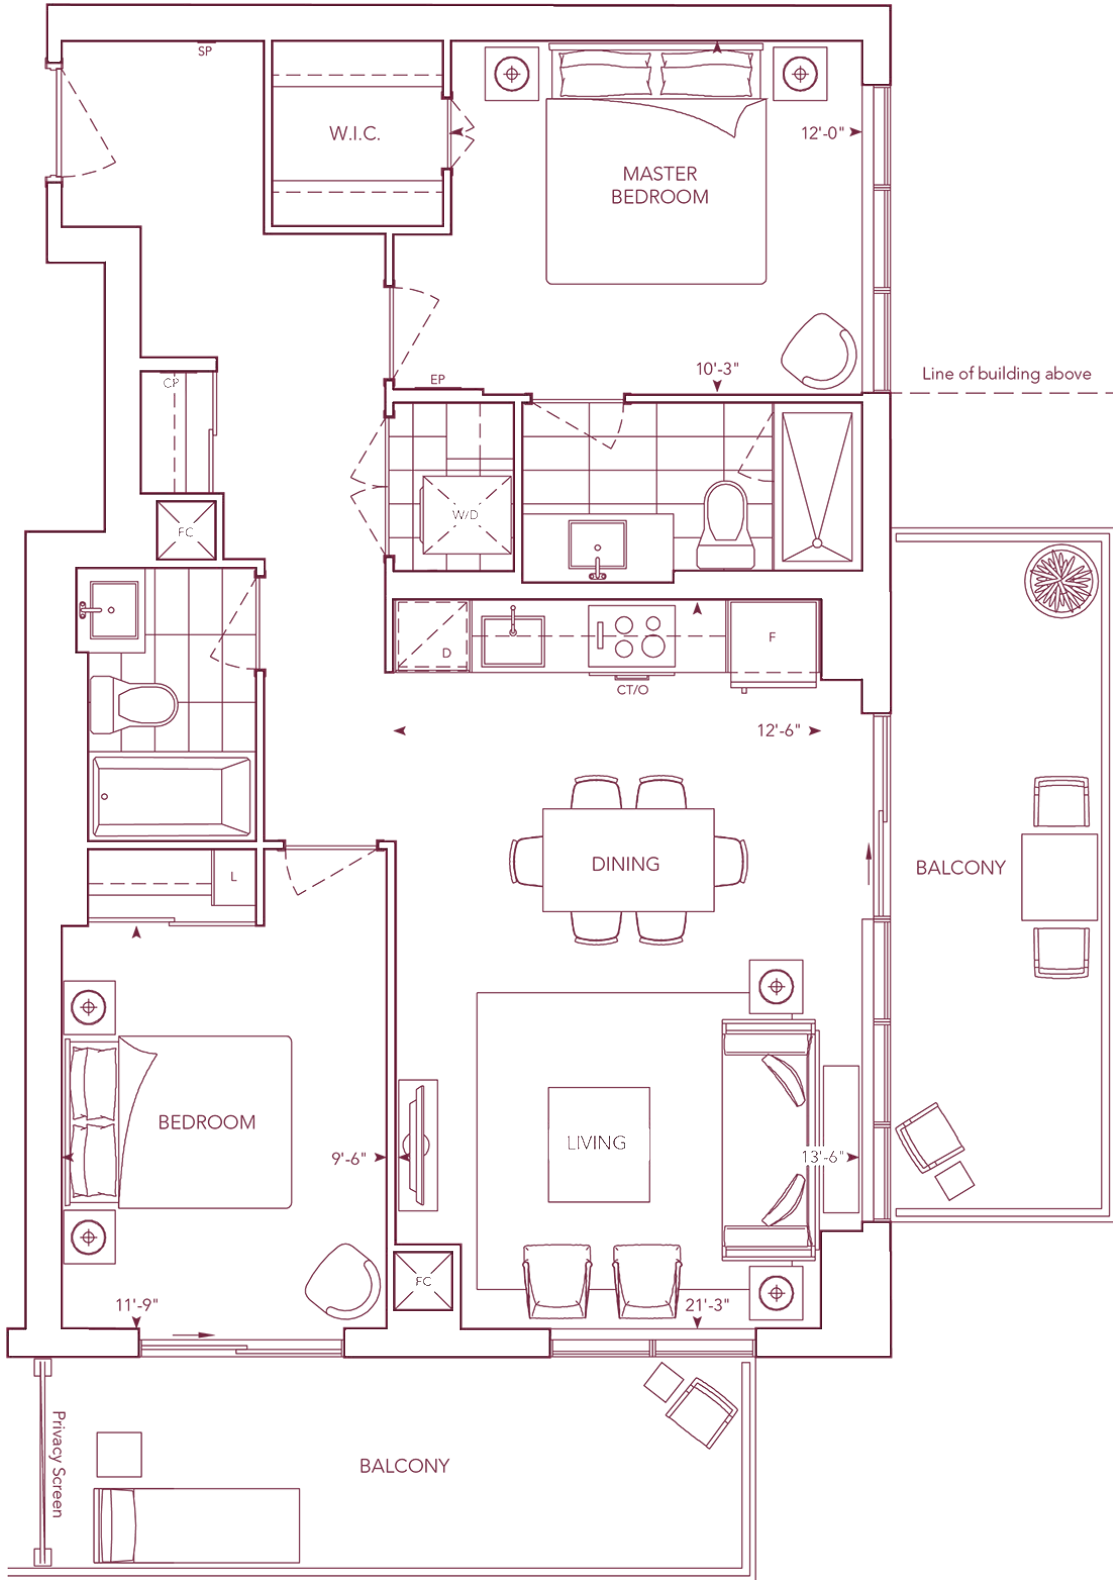

2C1-3 - 2 Bedrooms - 949 sq. ft.

2DAT-3 - 2 Bedrooms - 1,038 sq. ft.

TH01-3 - 2 Bedrooms - 1,231 sq. ft.

T4D1-3 - 3 Bedrooms - 1,656 sq. ft.

T2BA-3 - 3 Bedrooms - 1,724 sq. ft.

S1-3 - 2 Bedrooms - 1,519 sq. ft.

S3-3 - 2 Bedrooms - 2,346 sq. ft.